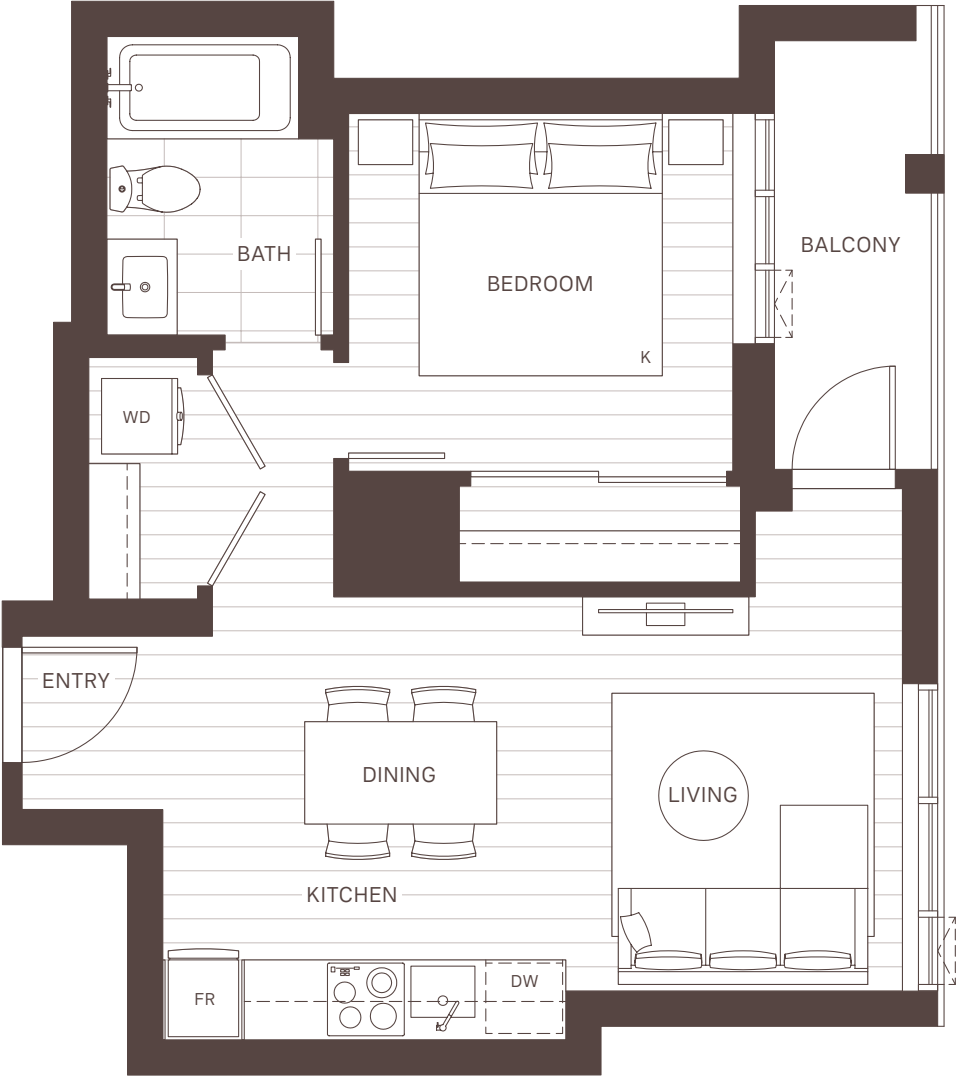

BROADVIEW C1

1 BEDROOM + 1 BATHROOM
 Interior: 539 Sq Ft
 Exterior: 50 Sq Ft
 Total: 589 Sq Ft

LEVELS 13-34