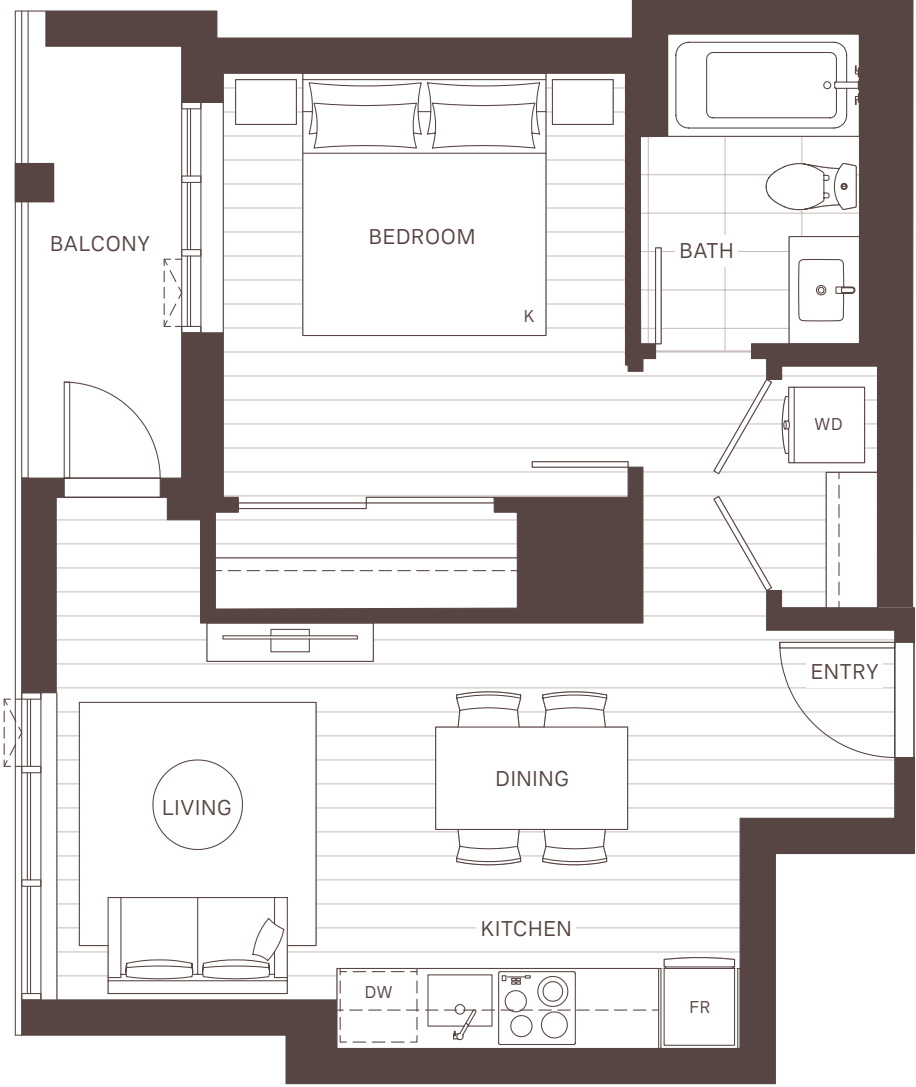

BROADVIEW

C1-m

1 BEDROOM + 1 BATHROOM
Interior: 539 Sq Ft
Exterior: 49 Sq Ft
Total: 588 Sq Ft

LEVELS 12-34