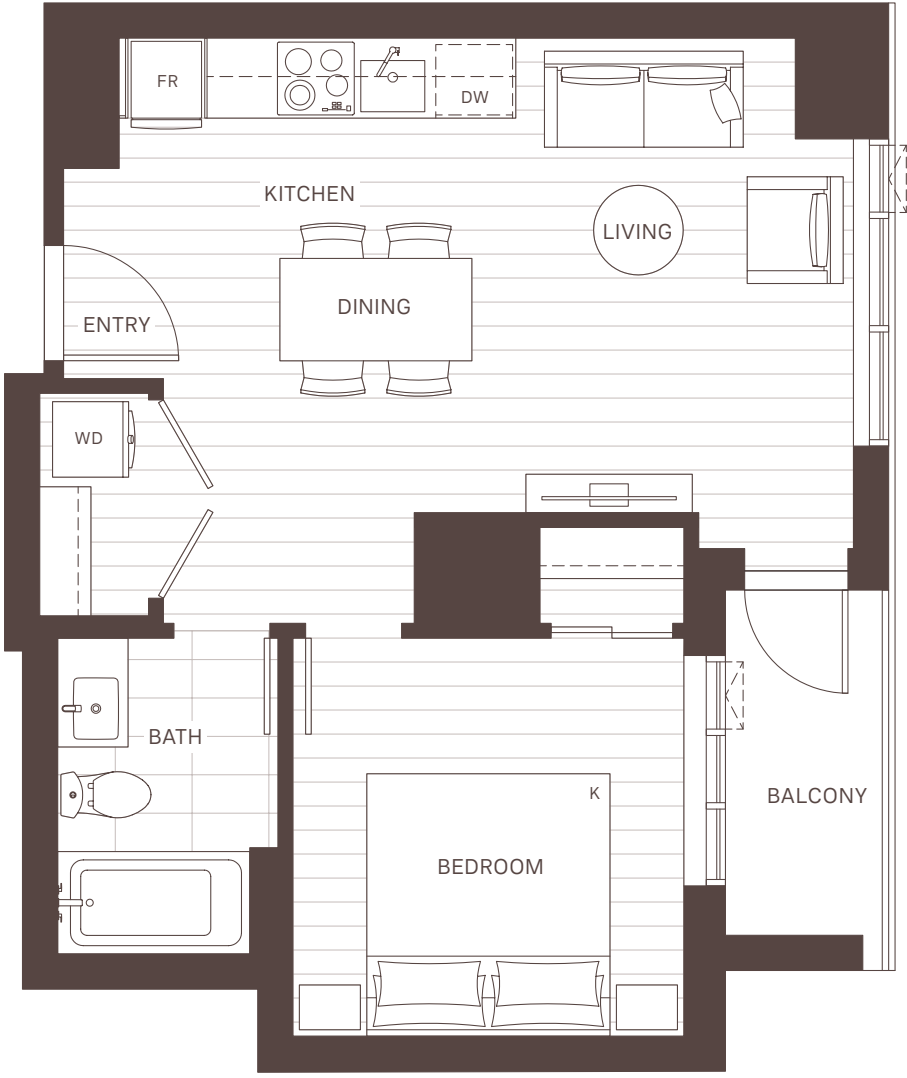

BROADVIEW

C2

1 BEDROOM + 1 BATHROOM
Interior: 538 Sq Ft
Exterior: 40 Sq Ft
Total: 578 Sq Ft

LEVELS 12-34