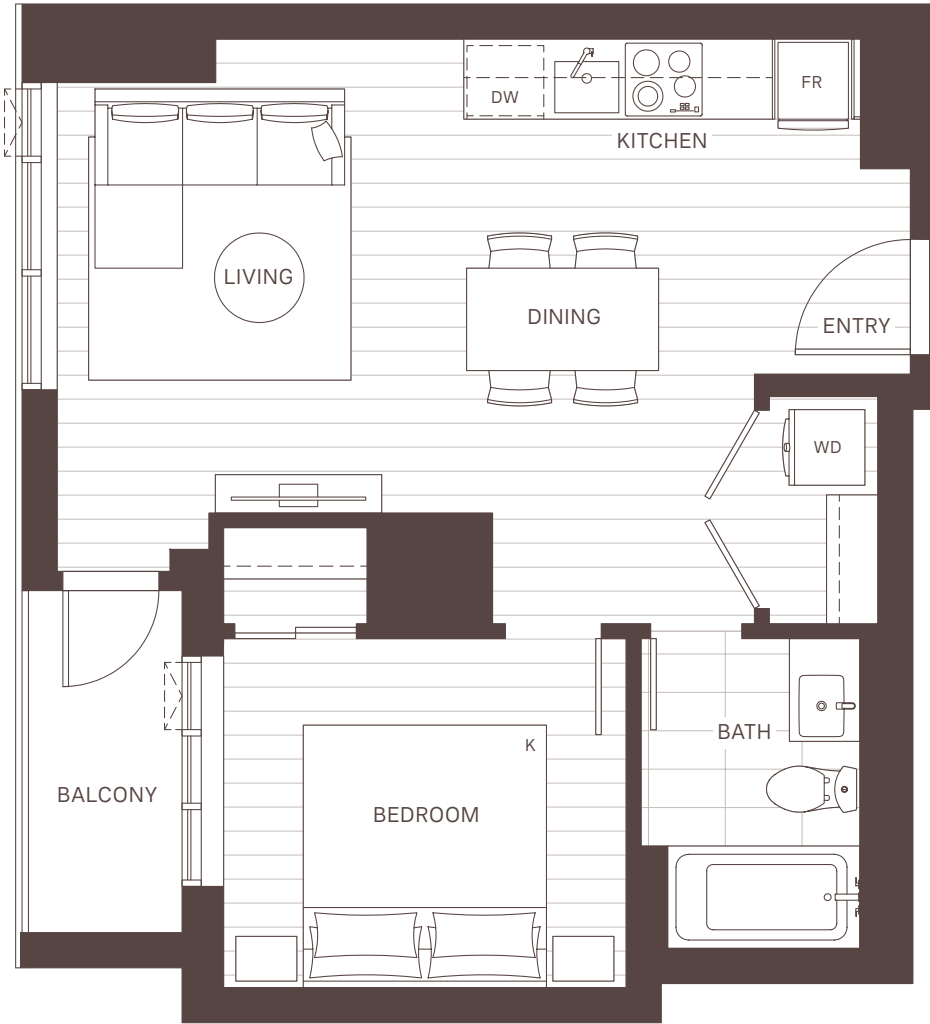

BROADVIEW

C2-m

1 BEDROOM + 1 BATHROOM
Interior: 539 Sq Ft
Exterior: 39 Sq Ft
Total: 578 Sq Ft

LEVELS 12-34