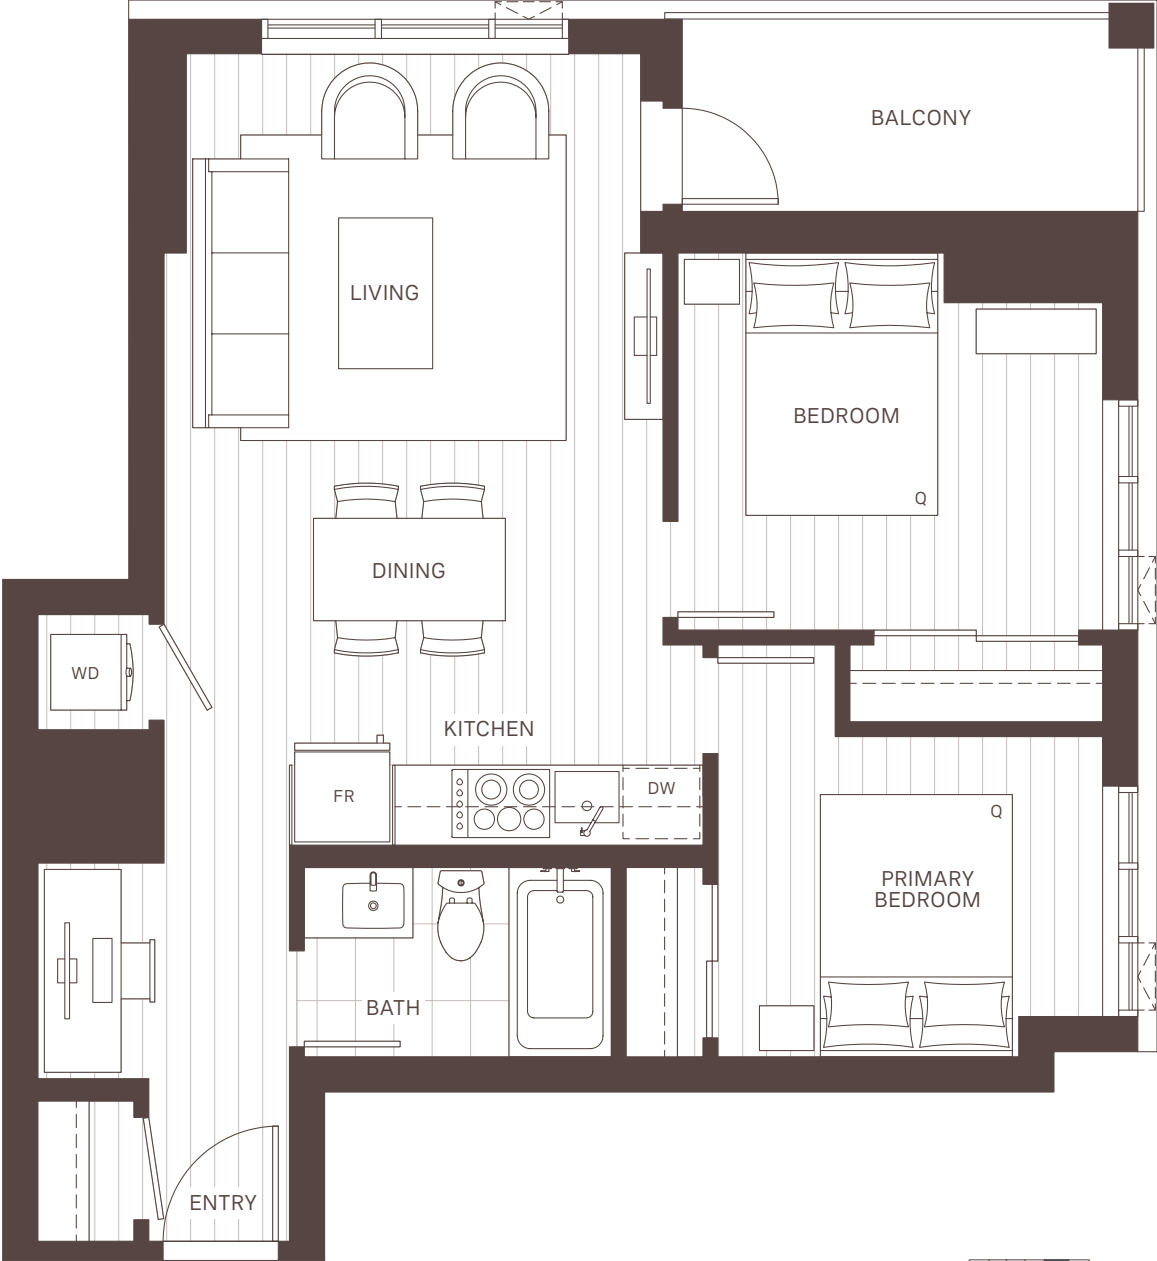

BROADVIEW D1

2 BEDROOM + 1 BATHROOM
 Interior: 719 Sq Ft
 Exterior: 62 Sq Ft
 Total: 781 Sq Ft

LEVELS 16-34